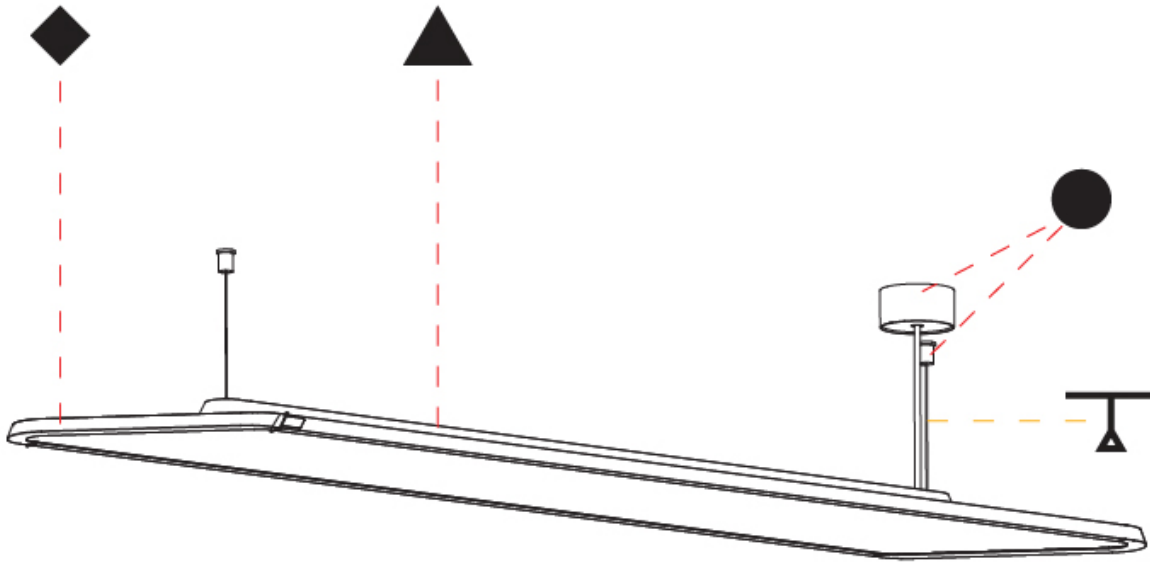

HADI-M SUSPENDED SUSPENSION

A300411-

PROJECT

TYPE

SPECIFIER

QUANTITY

DATE

A